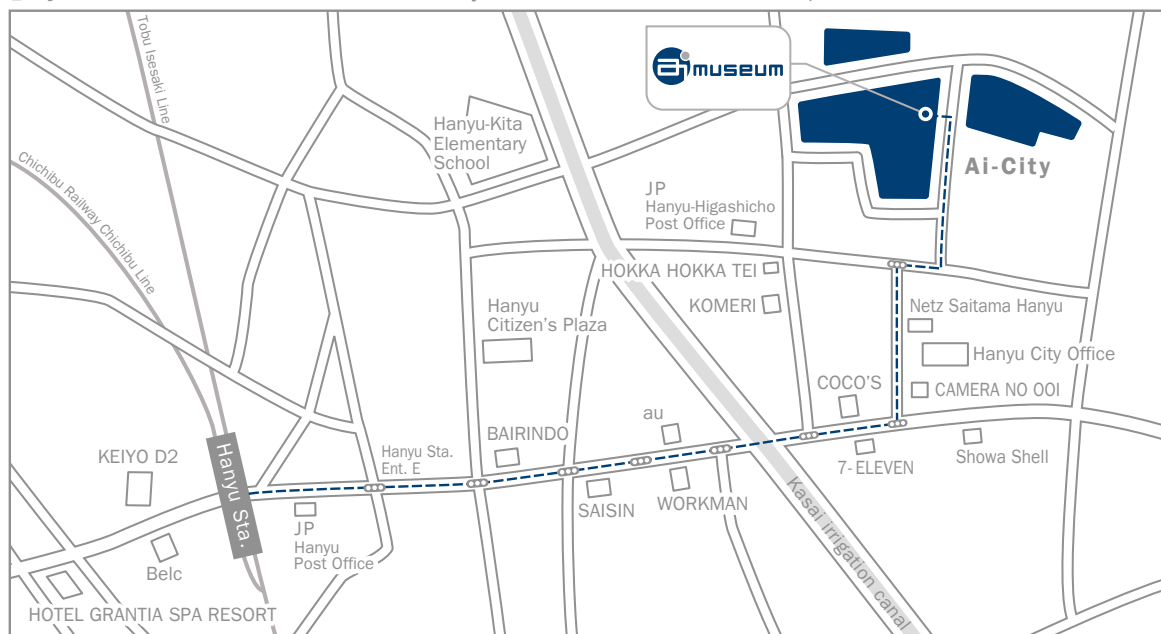

ai-museum access information

Akebono Brake Industry Co., Ltd. Ai-City Headquarters

5-4-71 Higashi, Hanyu City, Saitama 348-8508, Japan

Tel +81(0)48-560-1500 Fax +81(0)48-560-2880

Opening times: Wednesdays 14:00-16:00 (Not open on Akebono holidays)

Group tour bookings: Tel +81(0)48-560-1500 (Weekdays, 09:00-16:00)

*Groups of 10 or more visitors please contact in advance of the intended date of visit.

*Admission is free.

By Train (20-25 minute walk from Hanyu Station, Tobu Isesaki Line/Chichibu Line)

By Car (4.5km from Tohoku Expressway Hanyu IC)