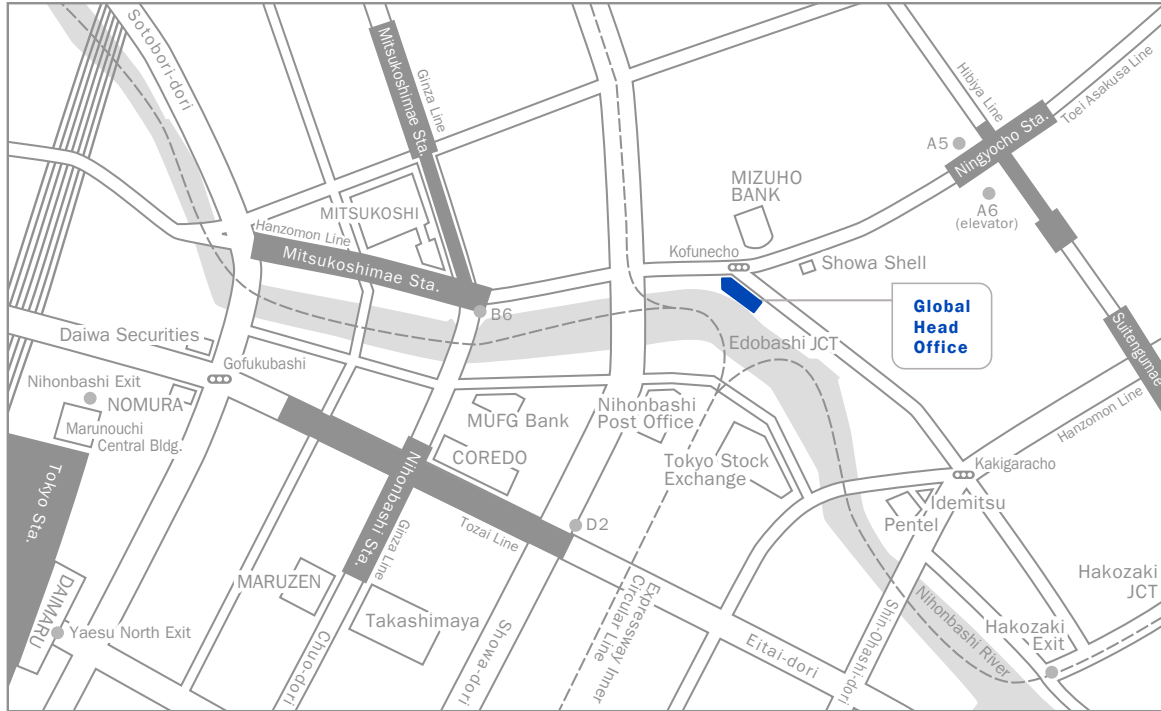

### Akebono Brake Industry Co., Ltd. Global Head Office:

19-5 Nihonbashi Koami-cho, Chuo-ku, Tokyo 103-8534, Japan Tel +81(0)3-3668-5171 (General)

Hibiya Line/Toei Asakusa Line 5 minute walk from Ningyocho Station (Exit A5, A6(elevator))

Ginza Line/Hanzomon Line 6 minute walk from Mitsukoshimae Station (Exit B6)

Ginza Line/Tozai Line 8 minute walk from Nihonbashi Station (Exit D2)