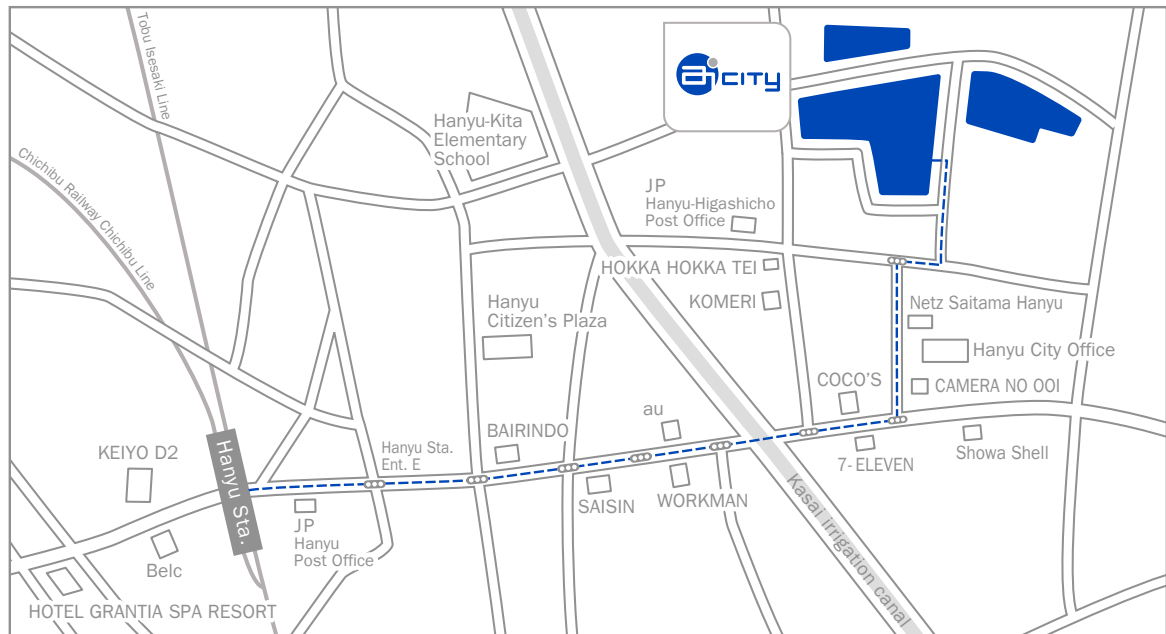

Access Information

Akebono Brake Industry Co., Ltd.

Ai-City Headquarters:

5-4-71 Higashi, Hanyu City, Saitama 348-8508, Japan

Tel +81(0)48-560-1500

Ai-City Headquarters

By Train (20-25 minute walk from Hanyu Station, Tobu Isesaki Line/Chichibu Line) -----

By Car (4.5km from Tohoku Expressway Hanyu IC) -----